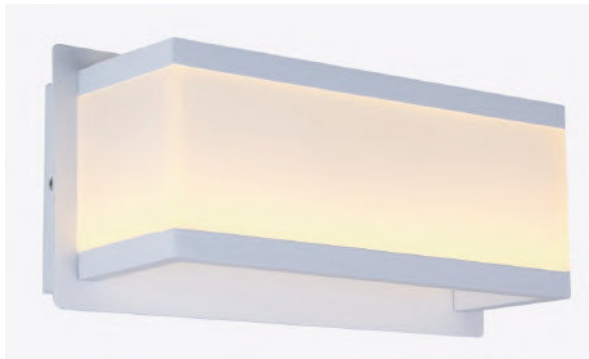

MILLENNIUM LED
BE BRIGHT. BE SAFE. BE LED.

LED WALL LAMP SERIES

SES-MBF8968
14W

Technical Specifications

Watts:	14W
CCT:	3000k/5000k
Voltage:	AC100-240/100-277V,50/60Hz
CRI:	>80Ra
Material:	Aluminum + Acrylic
PF:	0.9
IP:	IP20
Size:	11.8 x5.9 x4.57 in.
Certificate:	CE RoHS