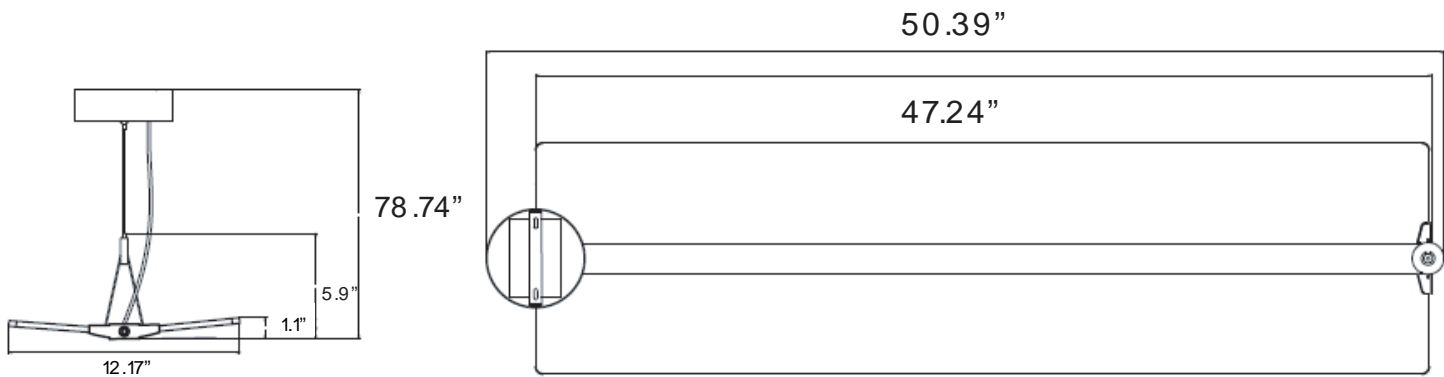

Features

MillenniumLED is proud of its new high power LED Pendant Light series which is a revolutionary product that adapts the high quality LEDs to directly replace traditional lighting. This product would be great for offices, libraries, and residential homes.

CE RoHS

Dimensional Diagrams (mm.)